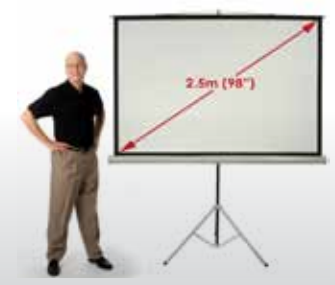

PULL UP FREE STANDING 4:3 2.5M SCREEN

If we can assist you in any way or to make a booking please give us a call on 0800 999 399 or email show@itrentals.co.nz

GST & delivery, set-up & collection charges (if required) are additional. Prices & specifications may change. All rentals are subject to availability and subject to IT Rentals standard Terms & Conditions.