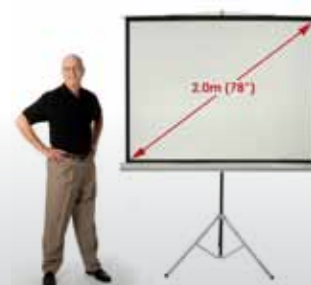

PULL UP FREE STANDING 1:1 2.0M SCREEN